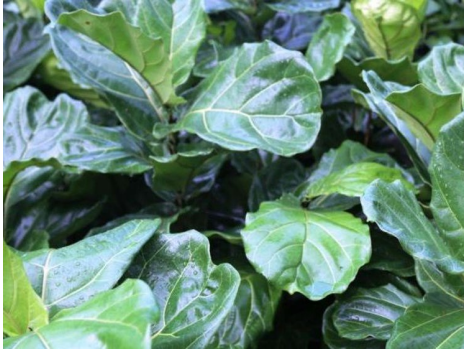

# Ficus lyrata Bambino

## Ficus lyrata Bambino

**Botanical Name:** Ficus lyrata Bambino  
**Common Names:** Dwarf Fiddle Leaf Fig,  
**Native:** No  
**Foliage Type:** Evergreen  
**Plant Type:** Indoor Plants, Palms, Ferns & Tropical, Shrubs  
**Plant Habit:** Dense, Upright

### Description:

Compact, dwarf form of Ficus lyrata, the Fiddle Leaf Fig. Evergreen shrub with an upright habit and large and lush, glossy rounded leaves. Great choice for an indoor plant or for a protected patio. Grows up to 1m tall and approx. 40cm wide.