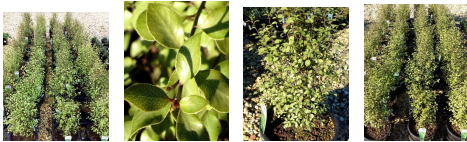

Pittosporum tenuifolium Silver Song

Pittosporum tenuifolium Silver Song

Botanical Name:	Pittosporum tenuifolium Silver Song
Common Names:	Kohuhu,
Native:	No
Foliage Type:	Evergreen
Plant Type:	Hedging / Screening, Shrubs
Plant Habit:	Dense, Upright Narrow

Description:

Fast, upright, dense foliated hedging plant with beautiful variegated green and silver foliage. Great choice for a formal hedge and narrow spots, it's tough and can tolerate dry spots and a far amount of shade. Grows up to 5m tall and 2-3m wide but can be clipped to any size.

Mature Height:	2-4m	Position:	Full Sun, Semi Shade
Mature Width:	1-2m	Soil Type:	Any, Well Drained

Family Name:	Pittosporaceae
Origin:	PacificIslands
Characteristics:	
Foliage Colours:	Green, Silver, Variegated
Flower Colours:	Insignificant
Flower Fragrant:	No
Flowering Season:	N/A
Fruit:	Insignificant
Requirements:	
Growth Rate:	Fast
Maintenance Level:	Low
Water Usage:	Low
Tolerances:	
Drought:	Medium / Moderate
Frost:	High
Wind:	High

Landscape Use(s): Balcony / Roof, Borders / Shrubbery, Coastal Garden, Courtyard, Feature, Foliage Feature / Colour, Formal Garden, Hedging / Screening, Low Water Garden, Mass Planting, Shady Garden, Verge, Wind Break, Container / Pot