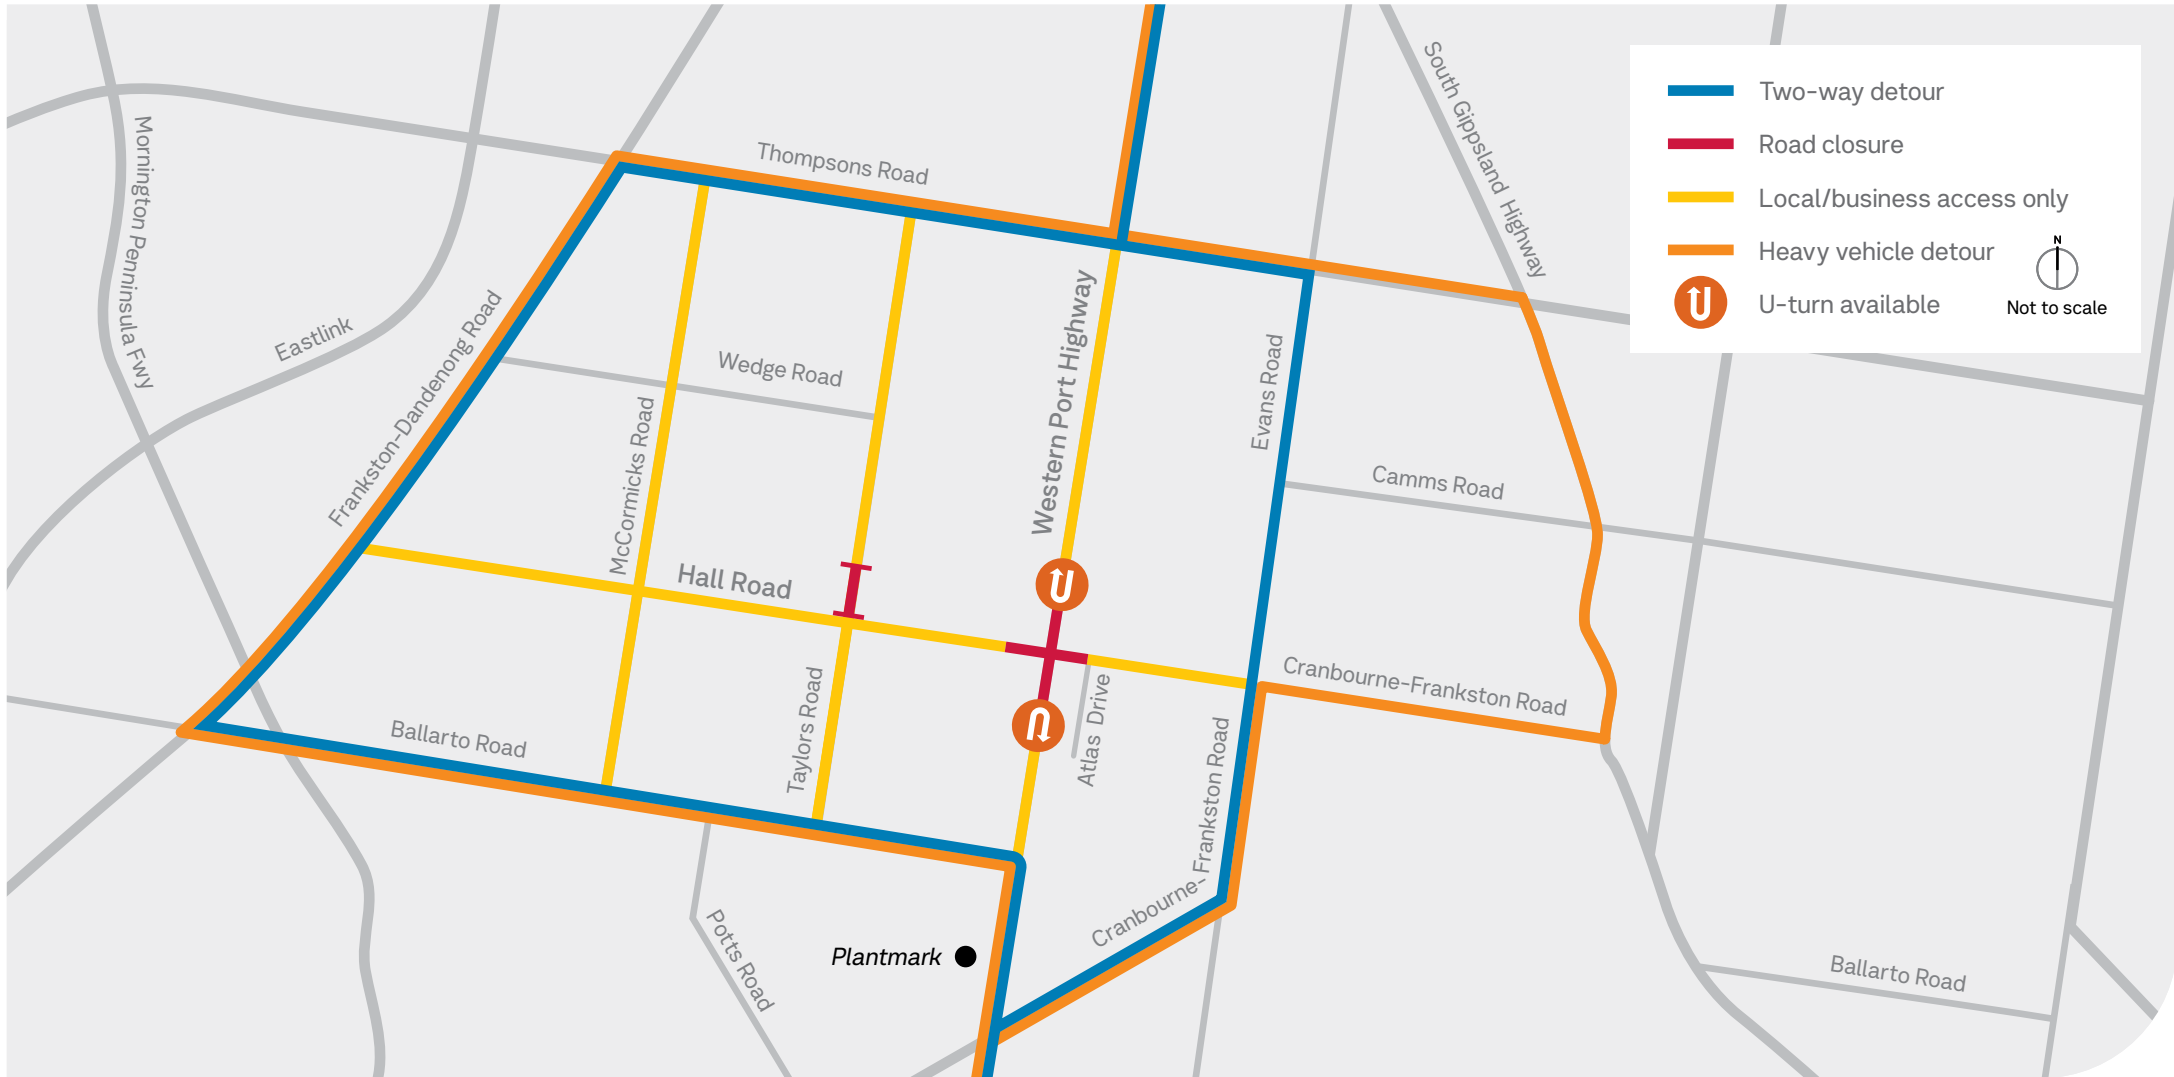

Hall Road Upgrade

Plantmark access – Wednesday 8 November to Wednesday 20 December

1800 105 105
roadprojects.vic.gov.au